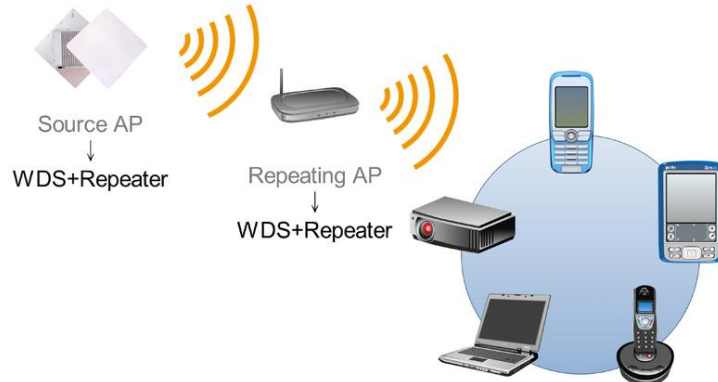

# OA-570R Wi-Fi Outdoor Repeater

Easy to Expand Wi-Fi Coverage

## Conventions

The source AP **MUST** be changed to WDS repeating mode as same as the repeating AP.

## Now! OA-570R

Not necessary to change any setting of the source AP. Just put the repeater to expand wireless coverage.